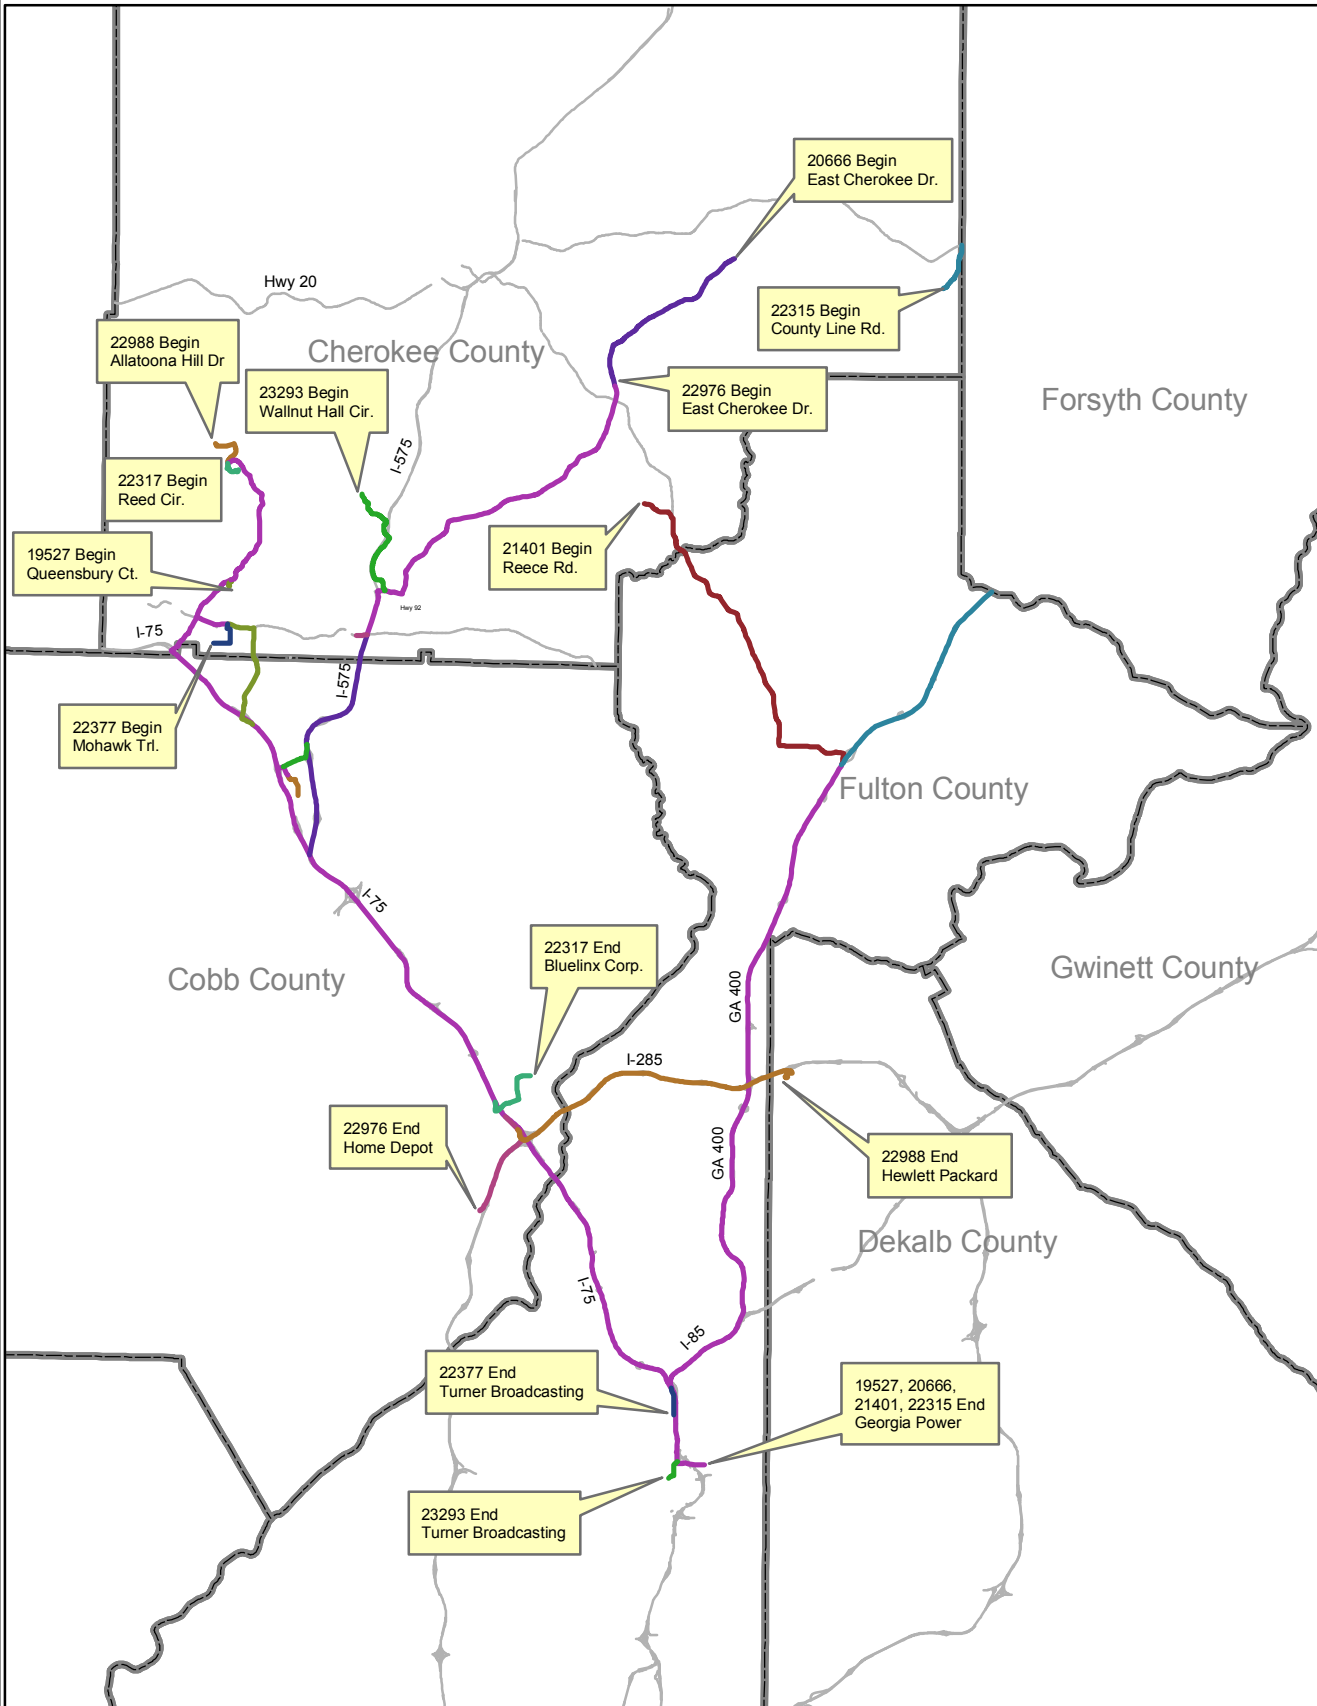

CATS Van Routes

1. **CATS Van Routes**
2. 19527
   - 20666
   - 21401
   - 22315
   - 22317
   - 22377
   - 22976
   - 22988
   - 23293
   - Common
   - Streets
   - County Boundaries